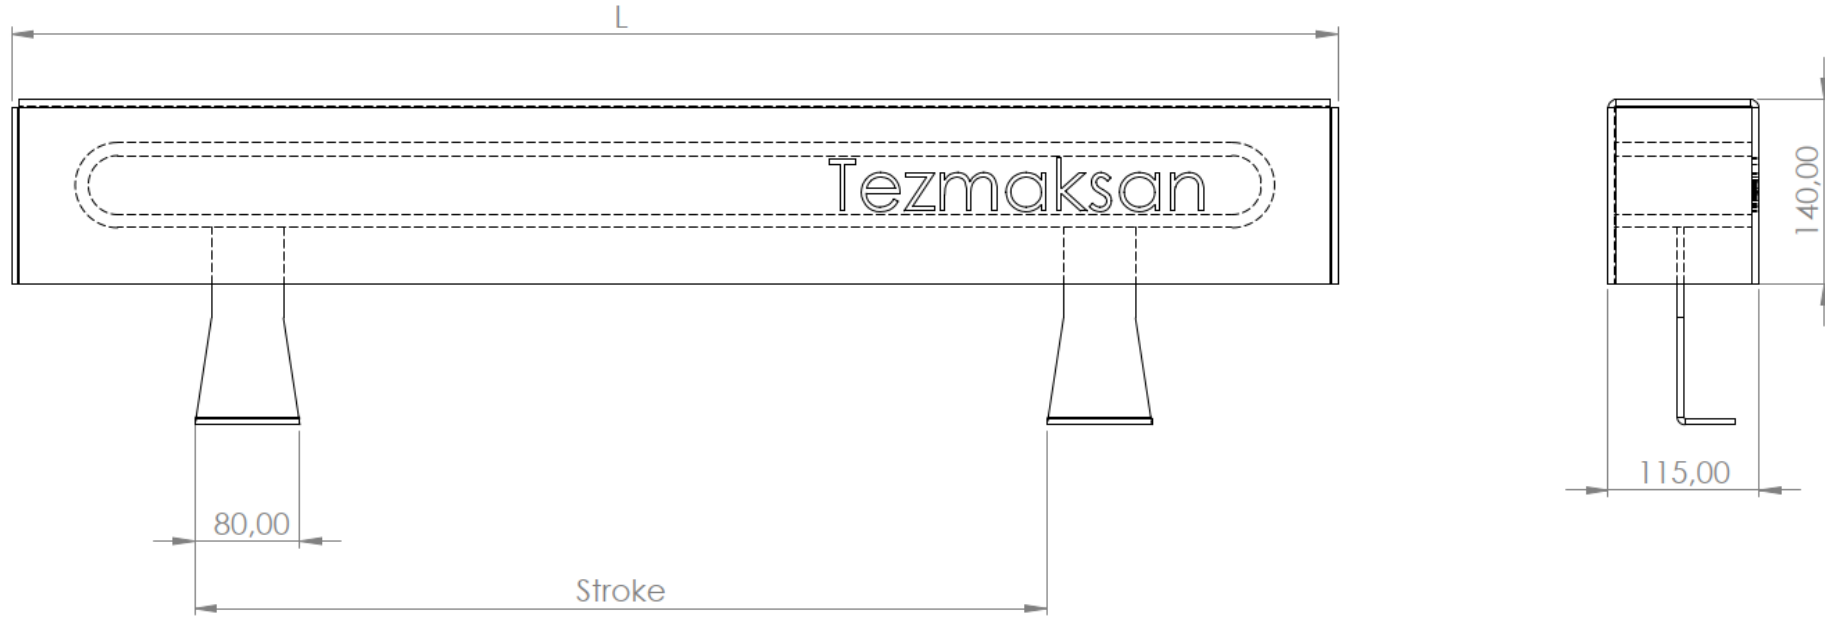

Servo one door

Stroke	L
750	1000
1115	1365
1615	2115
2115	2365

Servo two door

Stroke	L
1000	1365
1500	1865
2000	2365
2500	2865
3000	3365

Servo two door with 2 Motors

Stroke	L
2x750	1950
2x1000	2450
2x1250	2950
2x1500	3450
2x2000	4450